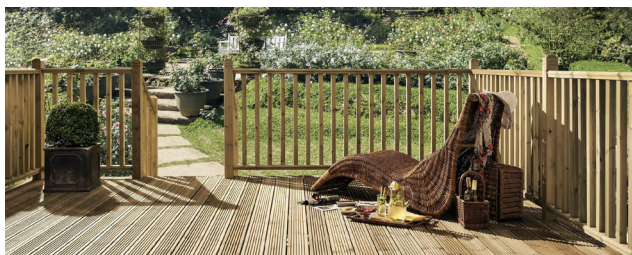

Outdoor Living

EVERYTHING YOU NEED
FOR CREATING AN OUTDOOR
AREA YOU'LL LOVE.

Timber Decking

GROOVED & REEDED REVERSIBLE BOARD

High-quality, durable, pressure treated and easy to fit. We only stock high quality deck boards to help minimise the risk of twisting, warping or splitting, and keeps your decking looking its best for years to come.