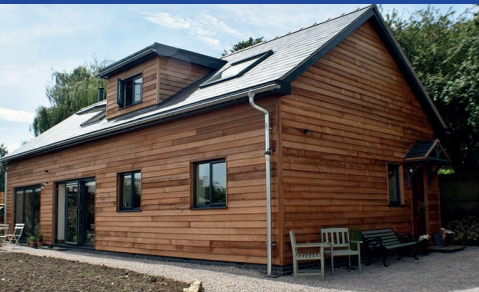

Enjoy free delivery in Dorchester and Weymouth areas. Create your perfect outdoor retreat today

Cladding

Our timber cladding range offers a variety of premium species to suit any project, combining durability, natural beauty and sustainability in every board.

We supply both internal and external timber cladding, with a wide range of profiles available to help you achieve the exact look and finish you're after.

From clean, contemporary lines to more traditional styles, our cladding is suitable for everything from feature walls and garden rooms to full property exteriors and commercial projects.